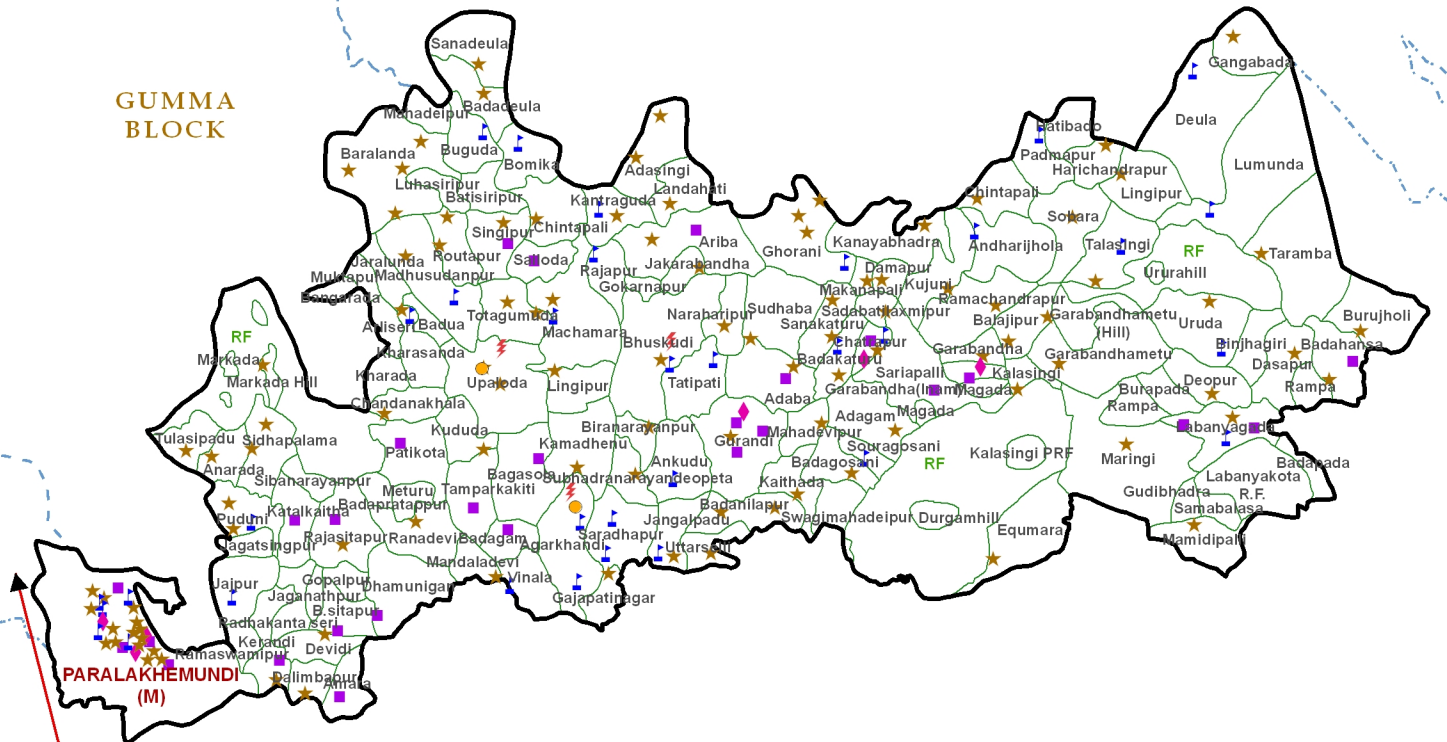

**PARALAKHEMUNDI (GOSANI) BLOCK  
GAJAPATI DISTRICT**

**EDUCATION FACILITIES**

GANJAM

RAYAGADA  
BLOCK

GUMMA  
BLOCK

KASINAGAR  
BLOCK

ANDRA PRADESH

Data Source:  
District Administration

<b>INDIA</b>		<b>ODISHA</b>		<b>GAJAPATI</b>		<b>LEGENDS</b>		<b>Scale:</b>	
						<ul style="list-style-type: none"> <li> PS to UPS Upgraded to Class-VIII/IX</li> <li> Primary with Upper Primary</li> <li> UP, Primary with sec./H.sec</li> <li> Up. Primary with sec./H.sec</li> <li> Primary</li> <li> Secondary Only</li> </ul>			
						<ul style="list-style-type: none"> <li> Block Boundary</li> <li> Village Boundary</li> </ul>		<b>Map Complied By:</b>  Bhubaneswar, Odisha.	